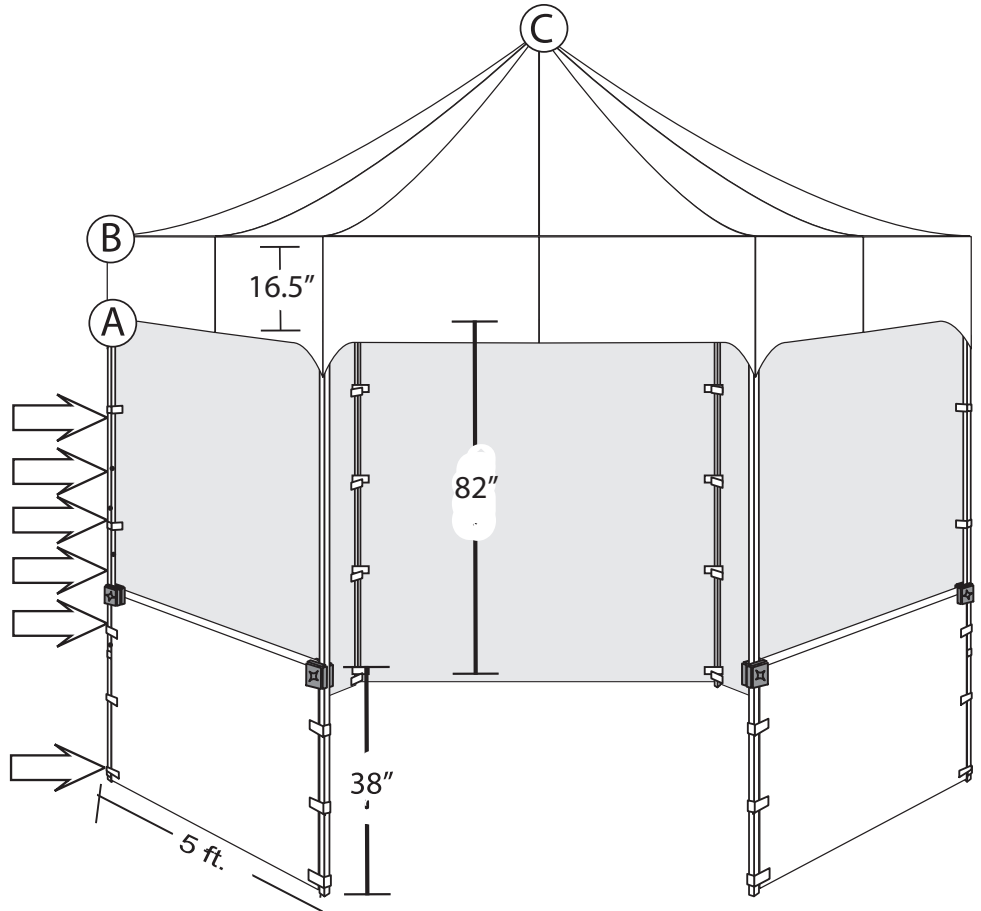

HEXAGON 81 - SPECIFICATIONS

Adjustable Height

| | A | B | C |
|------------|---------|----------|---------|
| Setting #5 | 6'6" | 7'11" | 10'10" |
| Setting #4 | 6'2.5" | 7'7.5" | 10'6.5" |
| Setting #3 | 5'11" | 7'4" | 10'2" |
| Setting #2 | 5'7.5" | 7'5" | 9'10.5" |
| Setting #1 | 5'4" | 6'9" | 9'7" |
| No Setting | 3'5.75" | 5'10.75" | 8'8.75" |

Package Includes

Qty: Item:

- 1 Hex 81 Aluminum Frame
- 1 250 Denier Polyester Oxford Top
- 1 Carry Bag
- 6 12" Steel Spikes

** Side Panels & Rail Curtains are optional

Frame Storage Size

Shipping Weights & Sizes

| Item: | Weight: | Shipping Box Size: |
|-------------------|---------|--------------------|
| Frame | 61 lbs | 12"x12"x61" |
| Top, Bag & Spikes | 13 lbs | 16"x14"x6" |

Colors

- White
- Black
- Red
- Green
- Yellow
- Purple
- Cream
- Blue
- Navy
- Gray

* All measurements are approximate