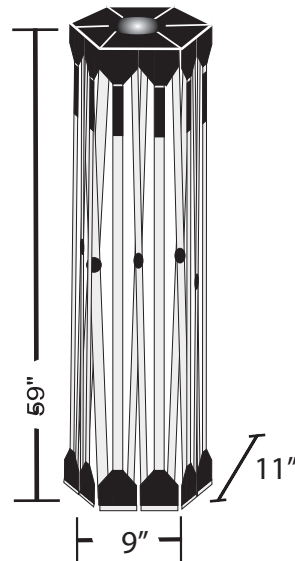

HEXAGON 81 - SPECIFICATIONS

Adjustable Height

| | A | B | C |
|------------|---------|----------|---------|
| Setting #5 | 6'6" | 7'11" | 10'10" |
| Setting #4 | 6'2.5" | 7'7.5" | 10'6.5" |
| Setting #3 | 5'11" | 7'4" | 10'2" |
| Setting #2 | 5'7.5" | 7'5" | 9'10.5" |
| Setting #1 | 5'4" | 6'9" | 9'7" |
| No Setting | 3'5.75" | 5'10.75" | 8'8.75" |

Package Includes

Qty: Item:

- 1 Hex 81 Aluminum Frame
- 1 250 Denier Polyester Oxford Top
- 1 Carry Bag
- 6 12" Steel Spikes

** Side Panels & Rail Curtains are optional

Frame Storage Size

Shipping Weights & Sizes

| Item: | Weight: | Shipping Box Size: |
|-------------------|---------|--------------------|
| Frame | 61 lbs | 12"x12"x61" |
| Top, Bag & Spikes | 13 lbs | 16"x14"x6" |

Colors

- White
- Black
- Red
- Green
- Yellow
- Purple
- Cream
- Blue
- Navy
- Gray

* All measurements are approximate