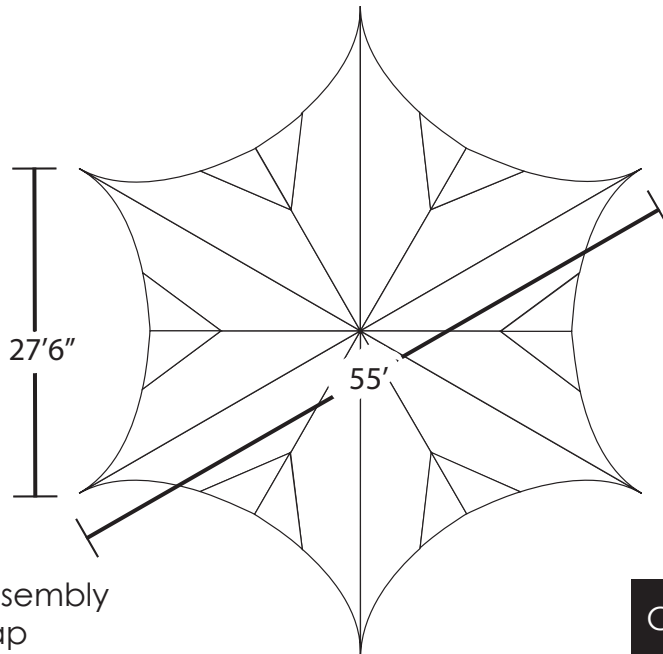

# STARSHADE 800 - SPECIFICATIONS

## Seating Charts

## Widths

## Shipping Weights & Sizes

Item:	Weight:	Shipping Box Size:
Poles	77 lbs	12"x12"x53"
Top	75 lbs	20"x20"x24"
Hardware	50 lbs	8"x8"x43"

\* All measurements are approximate