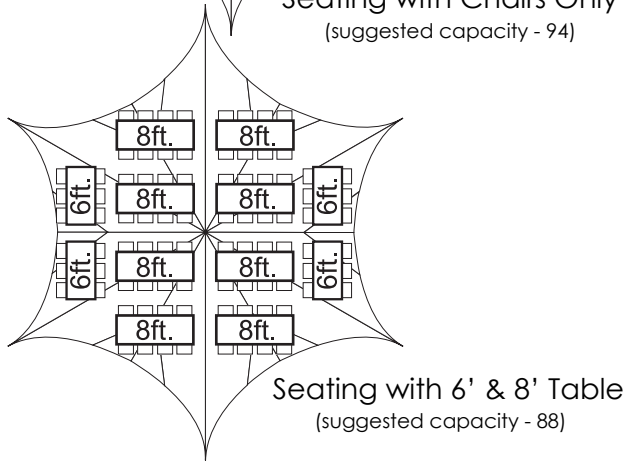

## Seating Charts

## Widths

## Shipping Weights & Sizes

Item:	Weight:	Shipping Box Size:
Poles	77 lbs	12"x12"x53"
Top	75 lbs	20"x20"x24"
Hardware	50 lbs	8"x8"x43"

\* All measurements are approximate