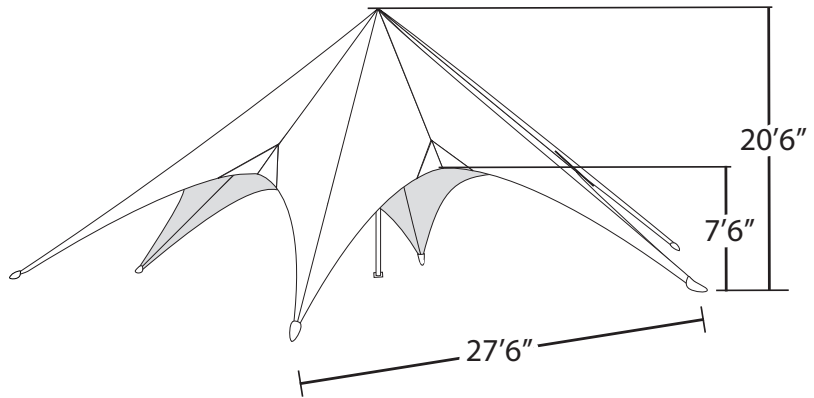

# STARSHADE 800 - SPECIFICATIONS

## Seating Charts

## Widths

## Shipping Weights & Sizes

Item:	Weight:	Shipping Box Size:
Poles	77 lbs	12"x12"x53"
Top	75 lbs	20"x20"x24"
Hardware	50 lbs	8"x8"x43"

\* All measurements are approximate