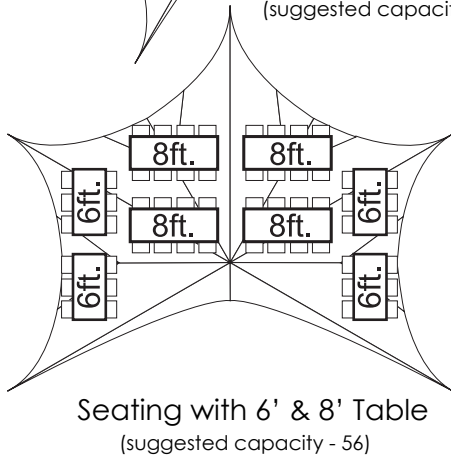

# STARSTAGE 550 - SPECIFICATIONS

## Seating Charts

## Widths

## Shipping Weights & Sizes

Item:	Weight:	Shipping Box Size:
Poles	77 lbs	12"x12"x53"
Top	50 lbs	20"x20"x24"
Hardware	50 lbs	8"x8"x43"