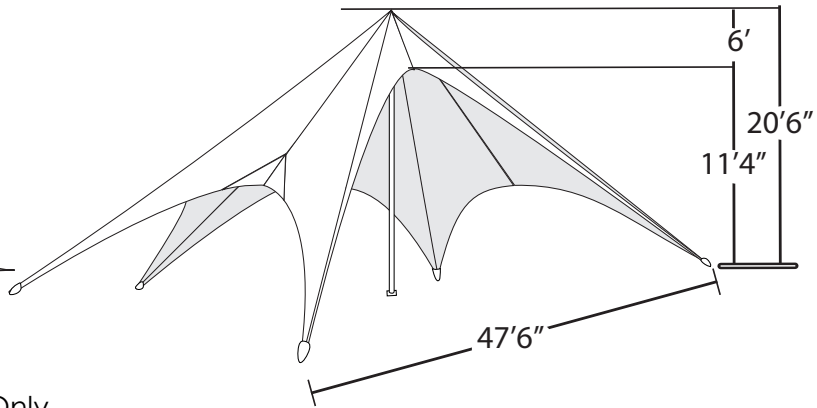

## Seating Charts

## Widths

## Shipping Weights & Sizes

Item:	Weight:	Shipping Box Size:
Poles	77 lbs	12"x12"x53"
Top	50 lbs	20"x20"x24"
Hardware	50 lbs	8"x8"x43"