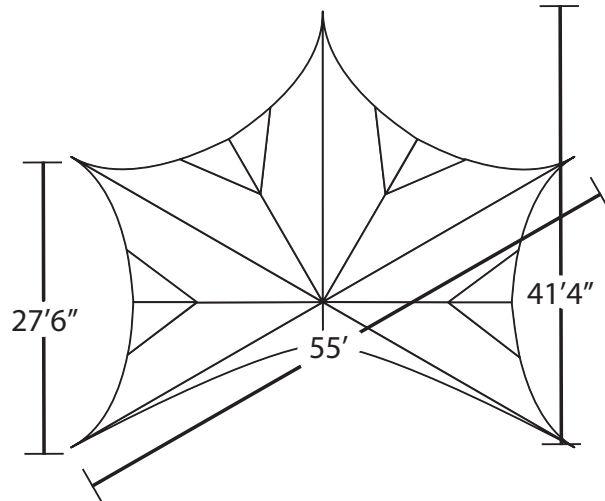

## Seating Charts

## Widths

## Shipping Weights & Sizes

Item:	Weight:	Shipping Box Size:
Poles	77 lbs	12"x12"x53"
Top	50 lbs	20"x20"x24"
Hardware	50 lbs	8"x8"x43"